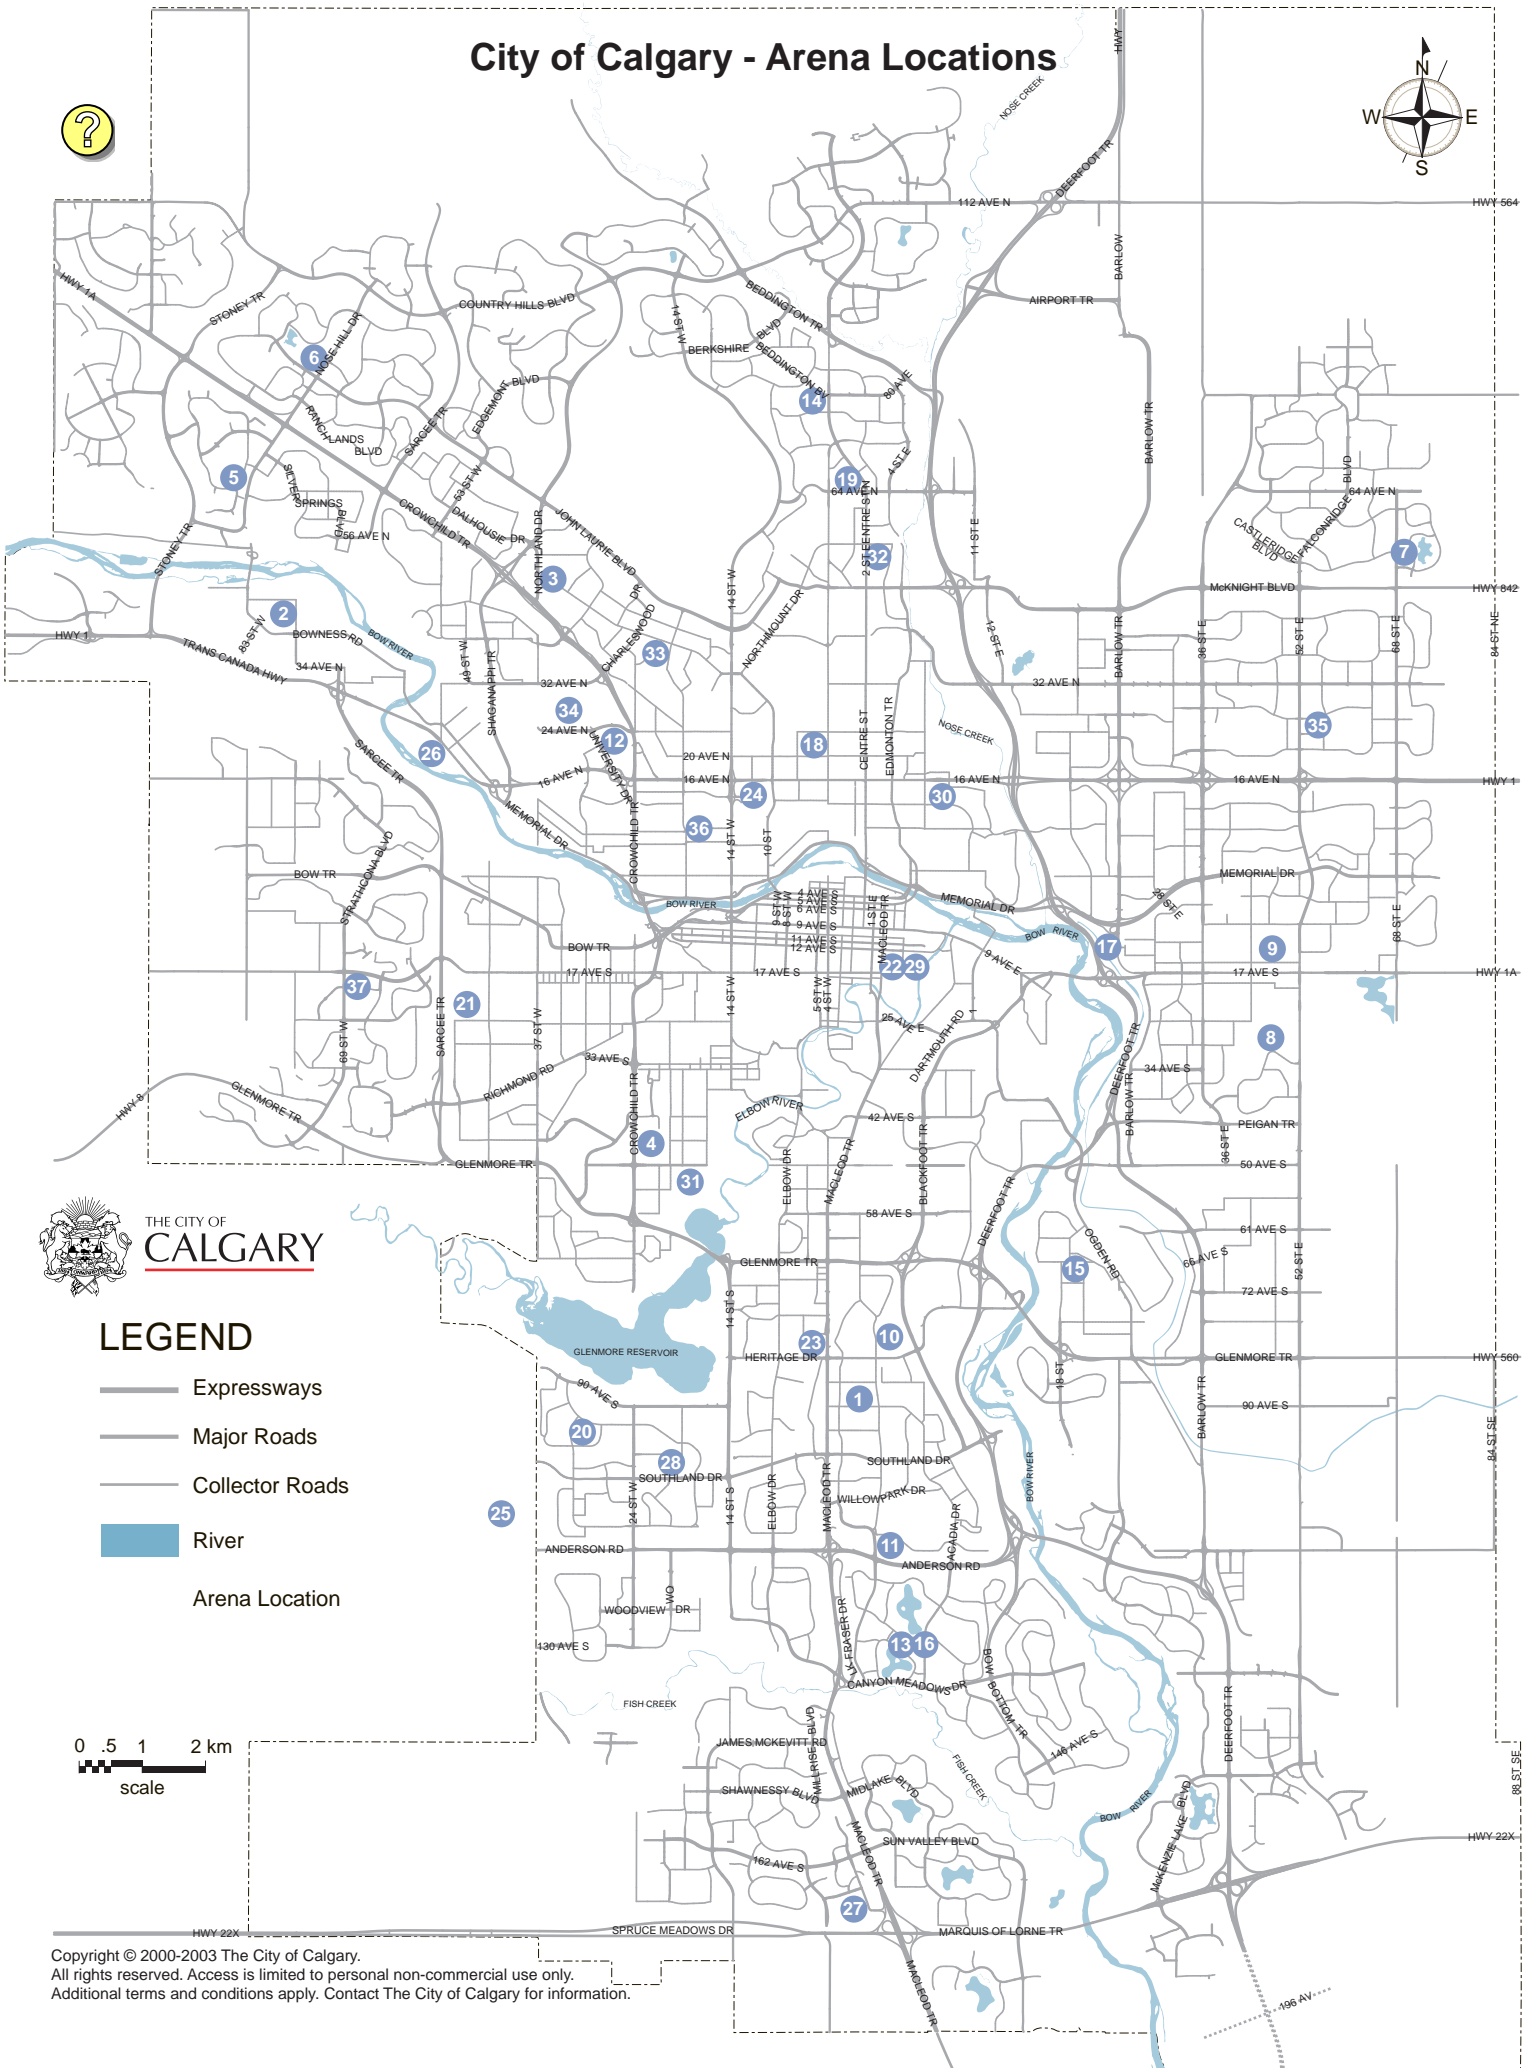

City of Calgary - Arena Locations

THE CITY OF
CALGARY

LEGEND

-  Expressways
-  Major Roads
-  Collector Roads
-  River
-  Arena Location

City of Calgary - Arena Locations

Locations

1 - Acadia Recreation Complex	240 90 Ave SE
2 - Bowness Community Centre	7904 43 Ave NW
3 - Brentwood Sportsplex	Northmount Dr & 35 St NW
4 - Calgary Centennial Arenas	2390 47 Ave SW
5 - Crowchild Twin Arenas	185 Scenic Acres Dr NW
6 - Crowfoot Arena	8080 John Laurie Blvd NW
7 - Don Hartman North East Sportsplex	5206 68 St NE
8 - East Calgary Twin Arena Society	299 Erin Woods Dr SE
9 - Ernie Starr Arena	4808 14 Ave SE (Ogden Road & Millican Rd SE)
10 - Fairview Community Association Arena	8038 Fairmount Dr SE
11 - Family Leisure Centre	11150 Bonaventure Dr SE
12 - Father David Bauer / Norma Bush Arenas	2424 University Dr NW
13 - Frank McCool Arena	1900 Lake Bonavista Dr SE
14 - Huntington Hills Community Association	520 78 Ave NW
15 - Jack Setters	2020 69 Ave SE
16 - Lake Bonavista Community Centre	1401 Acadia Dr SE
17 - Max Bell Centre	1001 Barlow Tr SE
18 - Mount Pleasant Community Sportsplex	610 23 Ave NW
19 - Murray Copot Arena	6715 Centre St NW
20 - Oakridge Community Association	9504 Oakfield Dr SW
21 - Optimist / George Blundun Arenas	5020 26 Ave SW
22 - Pengrowth Saddledome	555 Saddledome Rise SE
23 - Rose Kohn / Jimmie Condon Arenas	502 Heritage Dr SW
24 - SAIT (Southern Alberta Institute of Technology)	1301 15 Ave NW
25 - Sarcee Seven Chiefs Sportsplex	3700 Anderson Road SW
26 - Shouldice Arena	1515 Home Rd NW
27 - South Fish Creek Regional Recreation Centre	333 Shawville Gate SW
28 - Southland Leisure Centre - Ed Whalen & Justice Joeseph Kryzcka Arenas	2000 Southland Dr SW
29 - Stampede Corral	555 Saddledome Rise SE (off Olympic Way SE)
30 - Stew Hendry / Henry Viney Arenas	814 13 Ave NE
31 - Stu Peppard (Glenmore) Arena	5300 19 St SW
32 - Thorncliff Greenview Community Association	5600 Centre St N
33 - Triwood Community Association	2244 Chicoutimi Dr NW
34 - University of Calgary Olympic Oval	2500 University Drive NW
35 - Village Square Leisure Centre	2623 56 St NE
36 - West Hillhurst Community Centre	1940 6 Ave NW
37 - Westside Regional Recreation Centre	2000 69 St SW